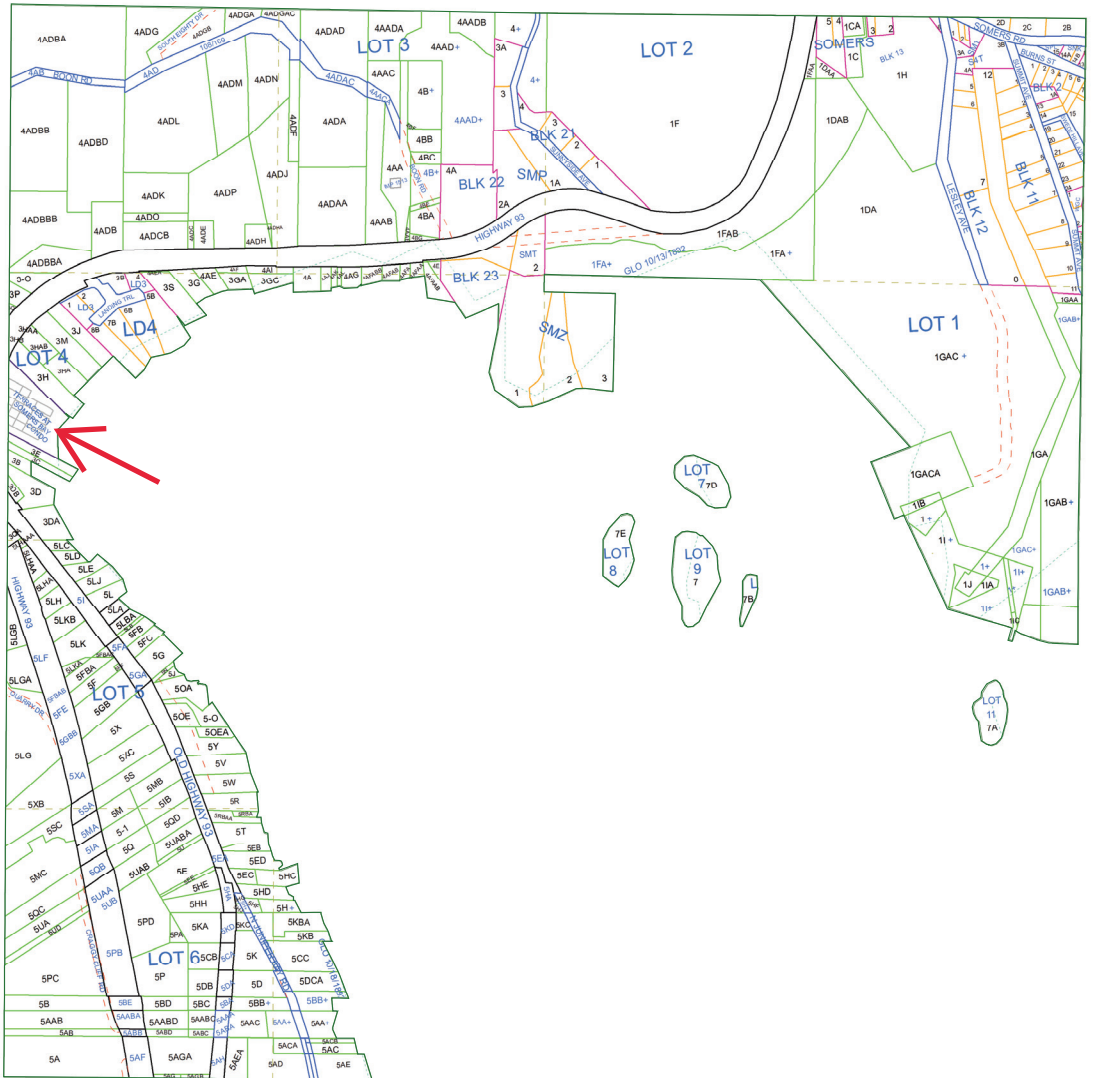

26 27 21

SCALE 1" = 400'

THIS MAP IS PREPARED ONLY FOR THE ADMINISTRATIVE USE OF FLATHEAD COUNTY AND IS NOT NECESSARILY AN ACCURATE REPRESENTATION OF THE LOCATION OR EXISTENCE OF TRACTS OF RECORD, THEIR BOUNDARIES OR EASEMENTS AND ROADWAYS.

C.S.

12/30/22